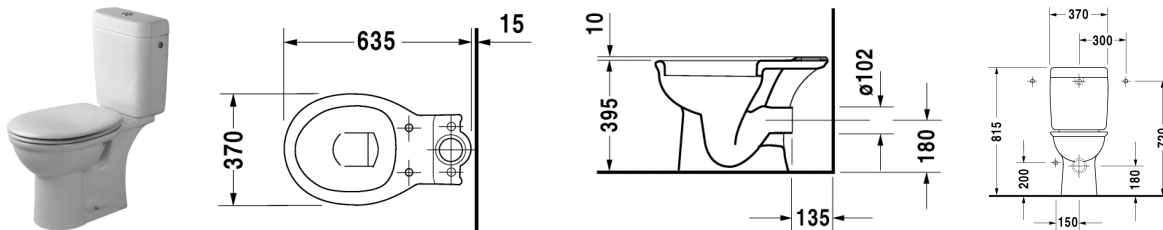

Toilet close-coupled # 023209..00

|< 370 mm >|

Darling

Toilet close-coupled	Dimension	Weight	Order number
washdown model, (without cistern), horizontal outlet			
Colors			
00 White Alpin			
Variant			
	370 x 635 mm	18,000 kg	023209..00
Sanitary ceramics with the special WonderGliss surface finish will remain clean and attractive-looking for a long time to come. When ordering WonderGliss please add a "1" as eleventh digit to the model number.			
Accessories			
Cistern	370 x 155 mm	11,100 kg	872600
Cistern	370 x 155 mm	11,100 kg	872610
Toilet seat and cover	-	2,900 kg	006420
Toilet seat and cover	-	2,900 kg	006427
Connecting pipe with rosette	ø 110 mm	0,100 kg	001429
Connecting bend with rosette	ø 110 mm	0,100 kg	001428
Fixing			
Fixing	Ø 6 x 70 mm	0,400 kg	006701

All drawings contain the necessary measurements which are subject to standard tolerances. They are stated in mm and are non-binding. Exact measurements, in particular for customised installation scenarios, can only be taken from the finished ceramic piece.