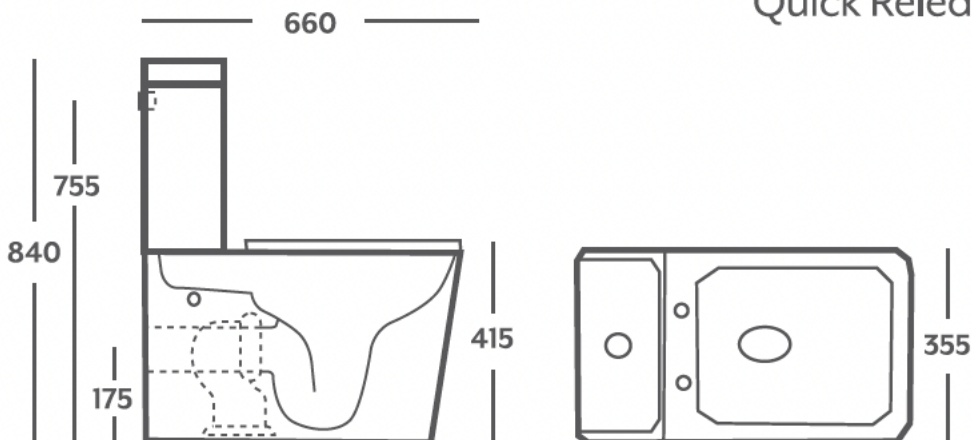

Gio
Designer
Sanware

Sintra
BLACK

GIO 25204BLK
L 660 | W 355 | H 840

Rimless
Soft Close Seat
Quick Release Hinges

CLOSE COUPLED SUITE