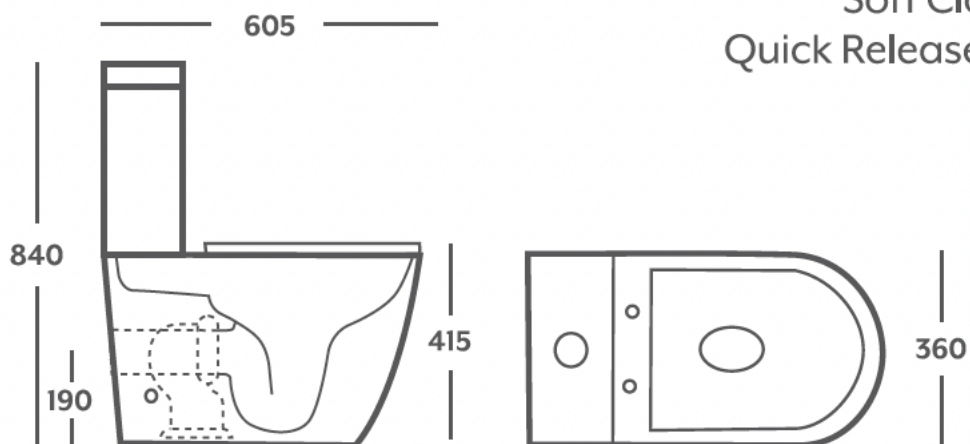

Gio
Designer
Sanware

Evora
BLACK

GIO 25206 BLK
L 605 | W 360 | H 840
Rimless
Soft Close Seat
Quick Release Hinges

CLOSE COUPLED SUITE