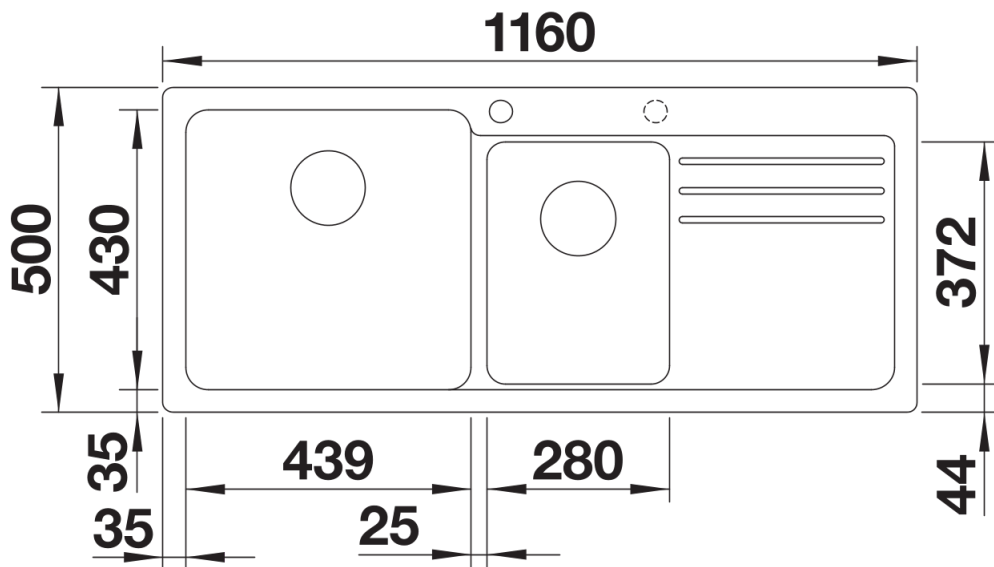

Colours

SILGRANIT black

Available colours:

- black
- anthracite
- rock grey
- white
- tartufo
- coffee

Scope of supply

- waste kit with space-saving pipe
- 2 x 3 ½" basket strainer

Details

Top view

Cut-out

Front view

Side view