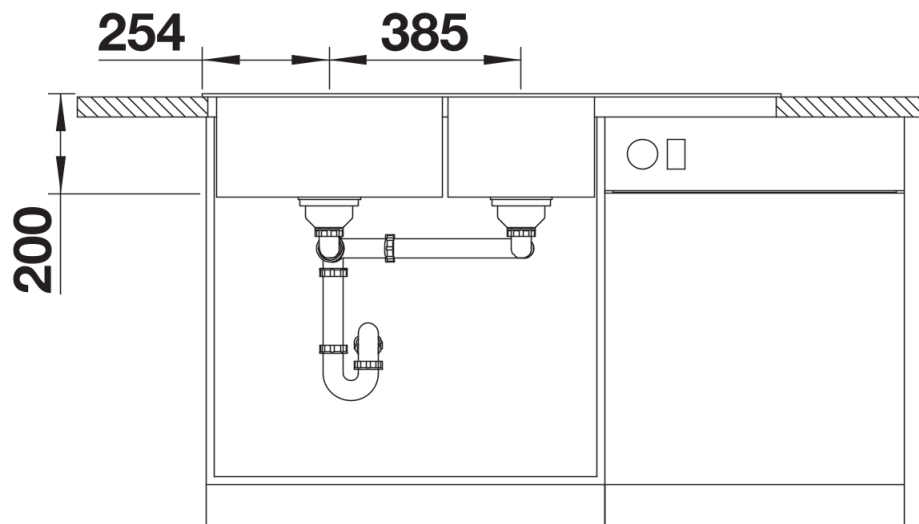

Product information sheet NAYA 8 S

Item no. 525945

Benefits

- Generous bowl for multiple works in and around the sink
- Soft internal corners in the bowl for easy cleaning
- Mindful shape that integrates nicely within the kitchen design
- Continuous ledge frames the water area and protects the worktop from water splashes

Colours

SILGRANIT black

Available colours:

- black
- anthracite
- rock grey
- white
- tartufo
- coffee

Scope of supply

- waste kit with space-saving pipe
- 2 x 3 ½" basket strainer

Details

Top view

Cut-out

Front view

Side view