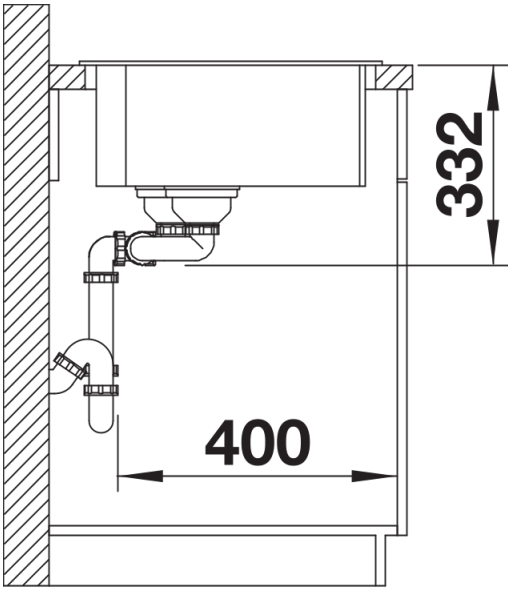

Product information sheet NAYA 8 S

Item no. 525945

Benefits

- Generous bowl for multiple works in and around the sink
- Soft internal corners in the bowl for easy cleaning
- Mindful shape that integrates nicely within the kitchen design
- Continuous ledge frames the water area and protects the worktop from water splashes

Colours

SILGRANIT black

Available colours:

- black
- anthracite
- rock grey
- white
- tartufo
- coffee

Scope of supply

- waste kit with space-saving pipe
- 2 x 3 ½" basket strainer

Details

Top view

Cut-out

Front view

Side view