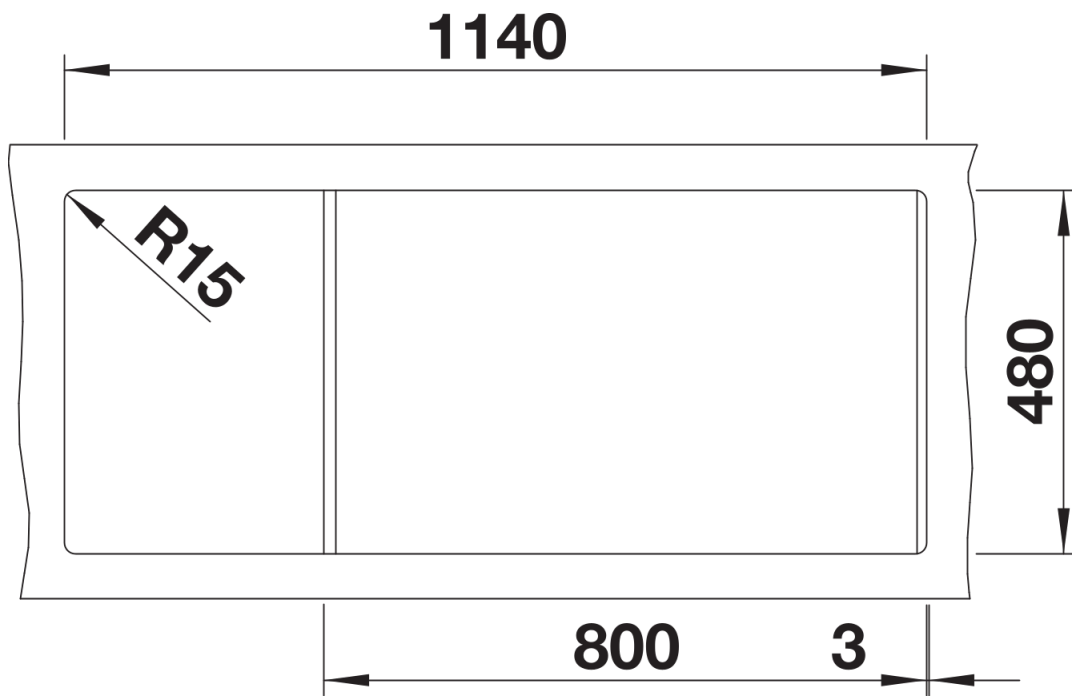

Product information sheet NAYA 8 S

Item no. 525945

Benefits

- Generous bowl for multiple works in and around the sink
- Soft internal corners in the bowl for easy cleaning
- Mindful shape that integrates nicely within the kitchen design
- Continuous ledge frames the water area and protects the worktop from water splashes

Colours

SILGRANIT black

Available colours:

- black
- anthracite
- rock grey
- white
- tartufo
- coffee

Scope of supply

- waste kit with space-saving pipe
- 2 x 3 ½" basket strainer

Details

Top view

Cut-out

Front view

Side view