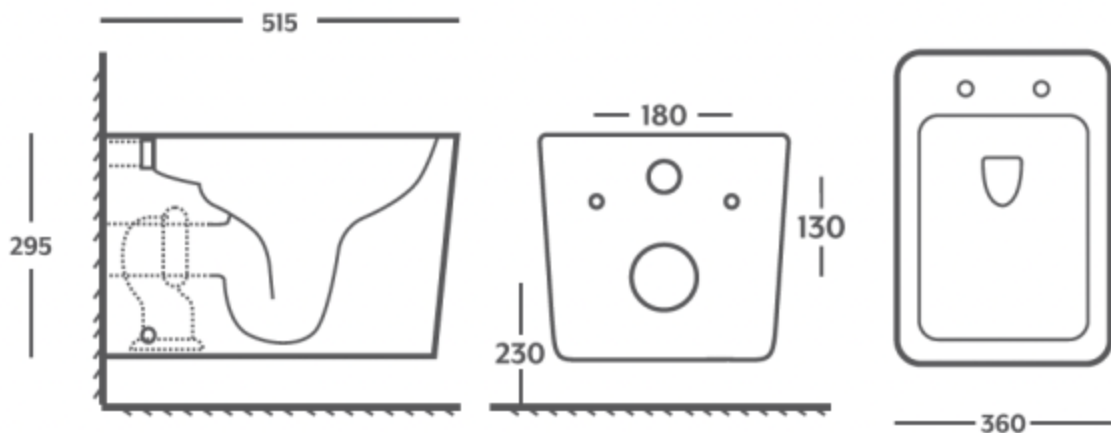

## BLACK

**GIO 24003BLK**

**L 515 | W 360 | H 295**

Rimless

Soft Close Seat

Quick Release Hinges

WALL HUNG PAN