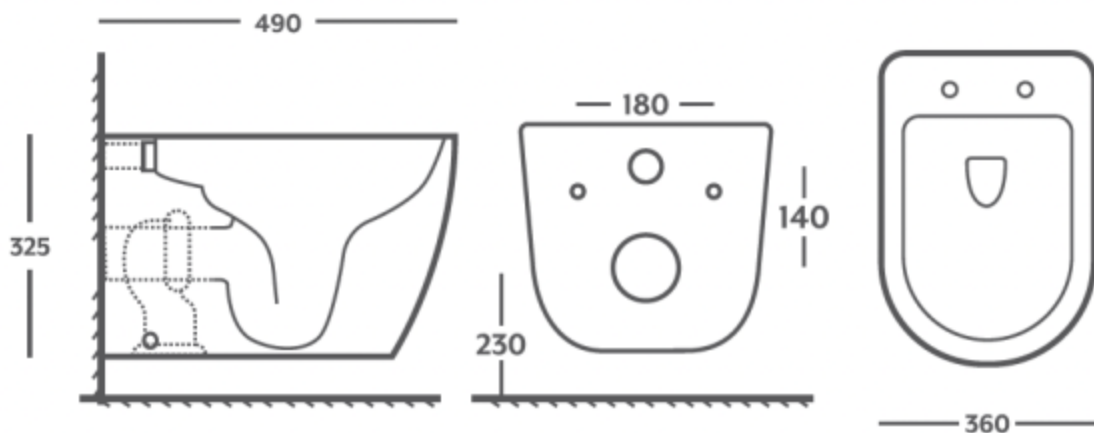

Avito

GIO 24236

L 490 | W 360 | H 325

Rimless
Soft Close Seat
Quick Release Hinges

WALL HUNG PAN