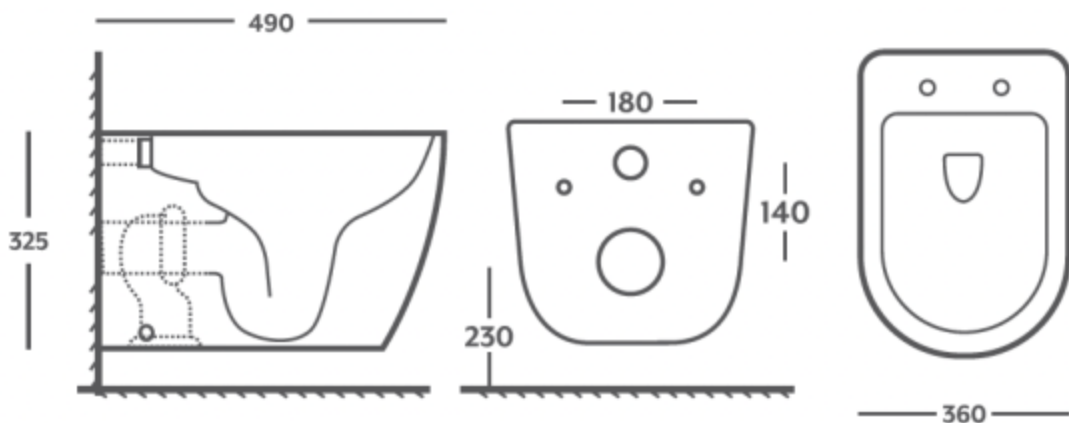

Aquito

BLACK

GIO 24236 BLK
L 490 | W 360 | H 325

Rimless
Soft Close Seat
Quick Release Hinges

WALL HUNG PAN