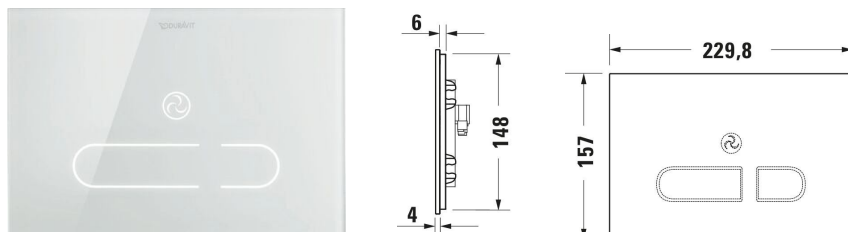

Electronic actuator plate for WC A2 # WD5003012000

| < 230 mm > |

Electronic actuator plate for WC A2	Dimension	Weight	Order number
power supply, Glass, White, Dual Flush, Flush operation: Infra-red controlled, Flush operation technology: Automatic, Touchless, Manual, At the touch of a button, Type of installation: surface mounted, Incl. installation frame, Including mounting kit, Protection type: IPX4			
Colors 00 White Alpin			
Variant	230x157 mm	2.100 kg	WD5003012000
Suitable products			
Installation element dry installation for WC Hygienic flush, 6 l, Powder-coated, Type of installation: In standard lightweight construction, In front of solid wall, Type of mounting: Drywall, Max. projection toilet: 625 mm, Height with feet: 240 mm, Flush operation: Electronic, Flush operation position: Front, Adjustable flush volumes, Flush type: Dual Flush, insulated against condensation, Throttle for regulating the flush flow, Self-supporting, Suitable for panelling with plasterboards, Small flushing volume: 3 l, Large flushing volume: 6 l	500 x 155 mm	16 kg	WD1013
Installation element dry installation for WC Odour extraction, Fan activation: Automatic, Manual, At the touch of a button, Touchless, Hygienic flush, 6 l, Powder-coated, Type of installation: In standard lightweight construction, In front of solid wall, Type of mounting: Drywall, Max. projection toilet: 625 mm, Height with feet: 240 mm, Flush operation: Electronic, Flush operation position: Front, Adjustable flush volumes, Flush type: Dual Flush, insulated against condensation, Throttle for regulating the flush flow, Self-supporting, Suitable for panelling with plasterboards, Small flushing volume: 3 l, Large flushing volume: 6 l	500 x 155 mm	17.5 kg	WD1014
Suitable products			