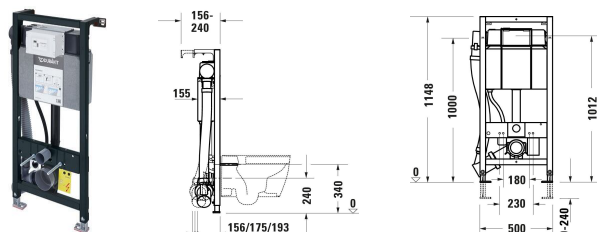

Installation element dry installation for WC # WD1014000080

| < 500 mm > |

Installation element dry installation for WC	Dimension	Weight	Order number
Odour extraction, Fan activation: Automatic, Manual, At the touch of a button, Touchless, Hygienic flush, 6 l, Powder-coated, Type of installation: In standard lightweight construction, In front of solid wall, Type of mounting: Drywall, Max. projection toilet: 625 mm, Height with feet: 240 mm, Flush operation: Electronic, Flush operation position: Front, Adjustable flush volumes, Flush type: Dual Flush, insulated against condensation, Throttle for regulating the flush flow, Self-supporting, Suitable for panelling with plasterboards, Small flushing volume: 3 l, Large flushing volume: 6 l			
Colors			
00 White Alpin			
Variant			
	500x1148 mm	17.500 kg	WD1014000080
Infobox			
Odour extraction cannot be combined with ceramics #254609, #021009, #221509			
Suitable products			
Electronic actuator plate for WC A2 power supply, Glass, White, Dual Flush, Flush operation: Infra-red controlled, Flush operation technology: Automatic, Touchless, Manual, At the touch of a button, Type of installation: surface mounted, Incl. installation frame, Including mounting kit, Protection type: IPX4	230 x 10 mm	0.999 kg	WD5003
Installation accessories			
Vario Connector Set Shower toilets	220 x 260 mm	0.7 kg	100691
Wall connection set for WC 365 mm, Elongated	365 x 180 mm	0.8 kg	WD6010
Interface set	23 x 300 mm	0.45 kg	100729
Vario Connector Set Shower toilets	220 x 60 mm	0.28 kg	100731
Extension set Suitable for increased installation height	230 x 310 mm	1.73 kg	WD6012
Noise reduction set	65 x 35 mm	0.057 kg	WD6015
Suitable products			