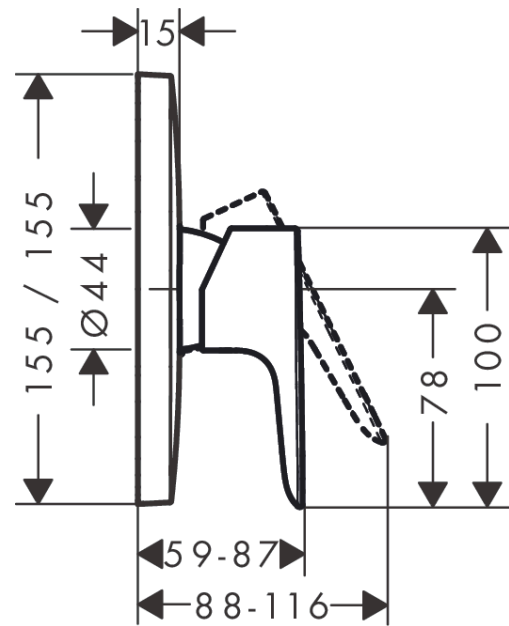

Talis E
Single lever shower mixer for concealed installation
 Finish: **Brushed Bronze** Article Number: **71765143**

Description

product features

- 1 function
- maximum flow rate at 3 bar: 31 l/min
- ceramic cartridge
- temperature limitation adjustable
- with silencer
- suitable for continuous flow water heaters
- connection dimension: DN15
- connection type: basic set

Product image

Scale drawing

Flowchart