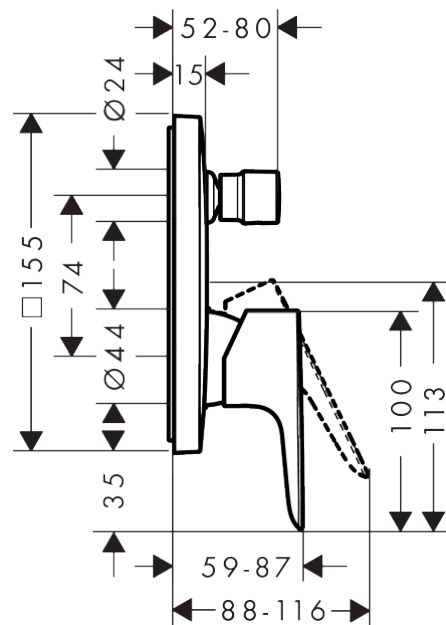

Talis E

Single lever bath mixer for concealed installation for iBox universal

Finish: **Polished Gold Optic** Article Number: **71745993**

Description

product features

- flow rate upper outlet: 21 l/min
- flow rate lower outlet: 29 l/min
- ceramic cartridge
- temperature limitation adjustable
- diverter with automatic resetting
- connection type: basic set
- wall-mounted

Product image

Scale drawing

Flowchart