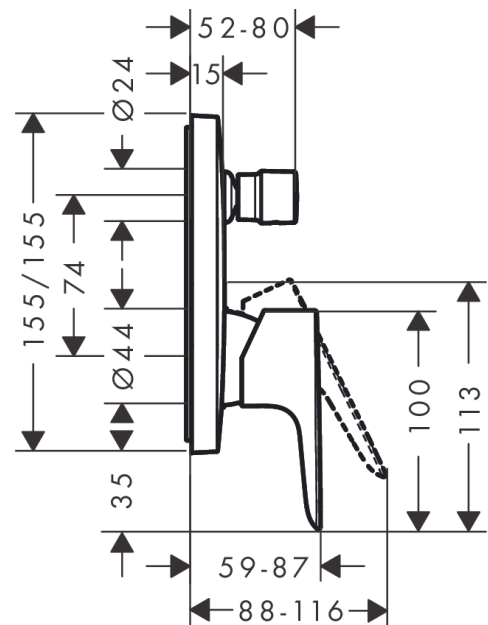

Talis E

Single lever bath mixer for concealed installation for iBox universal

Finish: **Brushed Bronze** Article Number: **71745143**

Description

product features

- flow rate upper outlet: 21 l/min
- flow rate lower outlet: 29 l/min
- ceramic cartridge
- temperature limitation adjustable
- diverter with automatic resetting
- connection type: basic set
- wall-mounted

Product image

Scale drawing

Flowchart