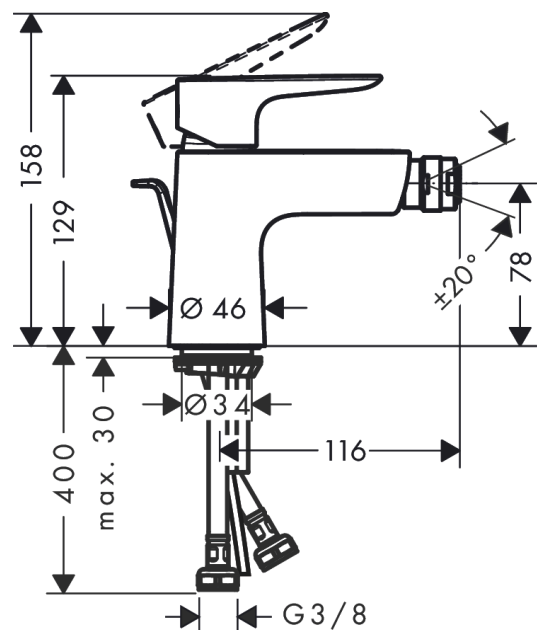

Talis E

Single lever bidet mixer with pop-up waste set

Finish: **Polished Gold Optic** Article Number: **71720990**

Description

product features

- consists of: single lever bidet mixer, waste set
- projection: 116 mm
- spout height: 78 mm
- aerator with ball pivot
- spray type: normal spray
- maximum flow rate at 3 bar: 5 l/min
- ceramic cartridge
- temperature limitation adjustable
- suitable for continuous flow water heaters
- material waste set: metal
- connection type: G 3/8 hose connections
- connection dimension: DN15
- EU taxonomy: max. 6 l/min - Substantial Contribution (SC) possible

Technology

Design awards

Product image

Scale drawing

Talis E
Single lever bidet mixer with pop-up waste set
 Finish: **Polished Gold Optic** Article Number: **71720990**

Flowchart