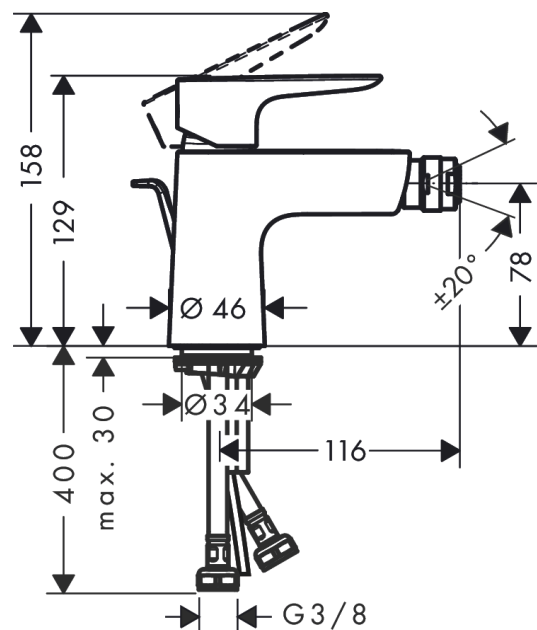

Talis E

Single lever bidet mixer with pop-up waste set

Finish: **Brushed Bronze** Article Number: **71720140**

Description

product features

- consists of: single lever bidet mixer, waste set
- projection: 116 mm
- spout height: 78 mm
- aerator with ball pivot
- spray type: normal spray
- maximum flow rate at 3 bar: 5 l/min
- ceramic cartridge
- temperature limitation adjustable
- suitable for continuous flow water heaters
- material waste set: metal
- connection type: G 3/8 hose connections
- connection dimension: DN15
- EU taxonomy: max. 6 l/min - Substantial Contribution (SC) possible

Technology

Design awards

Product image

Scale drawing

Talis E

Single lever bidet mixer with pop-up waste set

Finish: **Brushed Bronze** Article Number: **71720140**

Flowchart