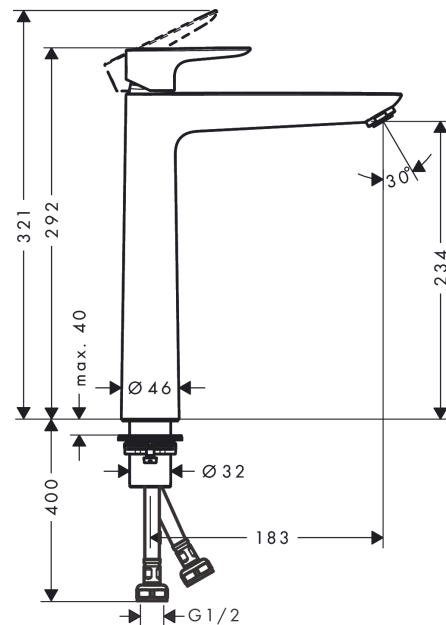

##### product features

- ComfortZone: 190
- projection: 166 mm
- spout height: 234 mm
- handle variant: lever handle
- spray type: normal spray
- maximum flow rate at 3 bar: 5 l/min
- ceramic cartridge
- temperature limitation adjustable
- suitable for continuous flow water heaters
- connection type: G 1/2 connections
- connection dimension: DN15

#### Scale drawing