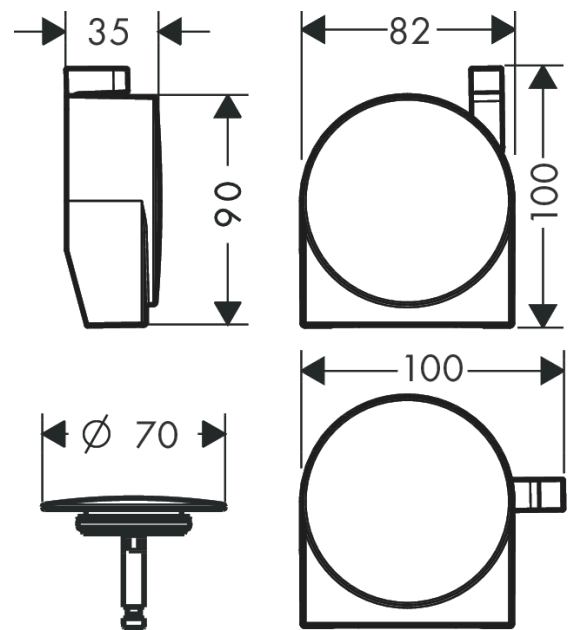

Exafill S

Finish set bath filler, waste and overflow set

Finish: **Polished Gold Optic** Article Number: **58117990**

Description

product features

- consists of: cover, security plug
- suitable for standard and special bath tubs
- wide flood jet
- jet former can be adjusted by 30°
- maximum flow rate at 3 bar: 19 l/min
- TÜV certified

Design awards

Product image

Scale drawing

Flowchart