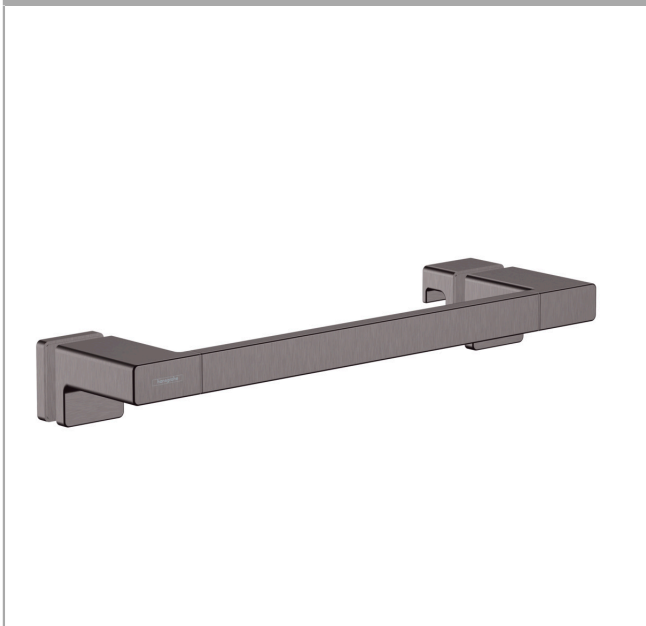

AddStoris

Shower door handle

Finish: **Brushed Black Chrome** Article Number: **41759340**

Description

product features

- material: metal
- holder material: metal
- length: 398 mm
- with mounting material
- thickness of glass: 6 - 12 mm
- drilling distance: 350 mm
- diameter drill hole: 6 mm
- can be used simultaneously as a bath towel holder
- concealed fastening

Design awards

reddot winner 2021

Product image

Scale drawing