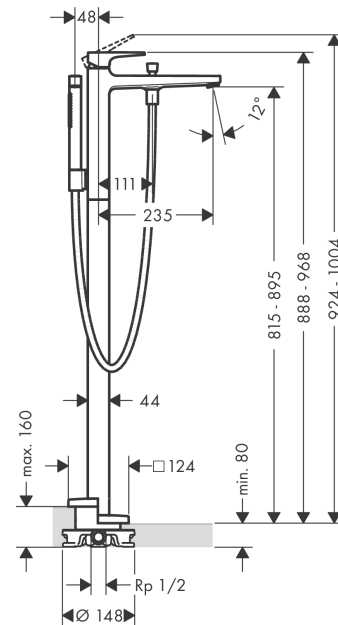

Metropol

Single lever bath mixer floor-standing with lever handle

Finish: **Polished Gold Optic** Article Number: **32532990**

Description

product features

- consists of: single lever bath mixer floor standing, baton hand shower, shower hose, shower holder
- 2 functions
- projection: 235 mm
- spray type mixer: normal spray
- spray type hand shower: Rain, MonoRain
- maximum flow rate at 3 bar: 20 l/min
- flow rate for bath spout at 3 bar: 20 l/min
- ceramic cartridge
- temperature limitation adjustable
- diverter with automatic resetting
- non-return valve
- connection type: basic set
- deck mounted
- min. operating pressure: 1 bar
- max. operating pressure: 10 bar

Technology

Design awards

Product image

Scale drawing

Metropol
Single lever bath mixer floor-standing with lever handle
 Finish: **Polished Gold Optic** Article Number: **32532990**

Flowchart