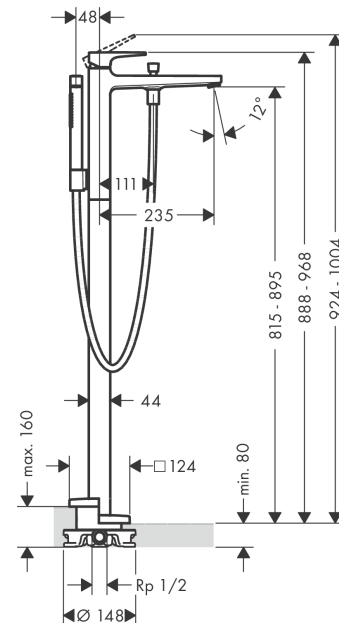

Metropol
Single lever bath mixer floor-standing with lever handle
 Finish: **Brushed Bronze** Article Number: **32532140**

Description

product features

- consists of: single lever bath mixer floor standing, baton hand shower, shower hose, shower holder
- 2 functions
- projection: 235 mm
- spray type mixer: normal spray
- spray type hand shower: Rain, MonoRain
- maximum flow rate at 3 bar: 20 l/min
- flow rate for bath spout at 3 bar: 20 l/min
- ceramic cartridge
- temperature limitation adjustable
- diverter with automatic resetting
- non-return valve
- connection type: basic set
- deck mounted
- min. operating pressure: 1 bar
- max. operating pressure: 10 bar

Technology

Design awards

Product image

Scale drawing

Metropol
Single lever bath mixer floor-standing with lever handle
 Finish: **Brushed Bronze** Article Number: **32532140**

Flowchart