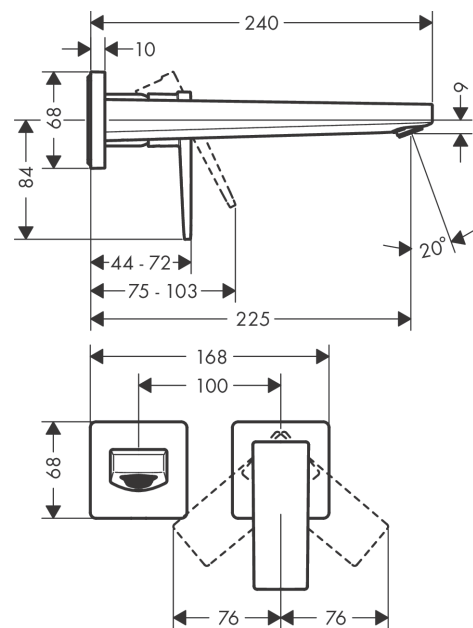

#### product features

- consists of: single lever basin mixer for concealed installation wall-mounted, waste set
- projection: 225 mm
- handle variant: lever handle
- spray type: normal spray
- maximum flow rate at 3 bar: 5 l/min
- ceramic cartridge
- temperature limitation adjustable
- suitable for continuous flow water heaters
- non-closing waste set
- material waste set: metal
- connection type: basic set
- connection dimension: DN15
- handle can be positioned on the right or left, depending on the basic set installation
- EU taxonomy: max. 6 l/min - Substantial Contribution (SC) possible

### Scale drawing

**Metropol**  
**Single lever basin mixer for concealed installation wall-mounted with lever handle and spout**  
**22,5 cm**  
 Finish: **Polished Gold Optic**    Article Number: **32526990**