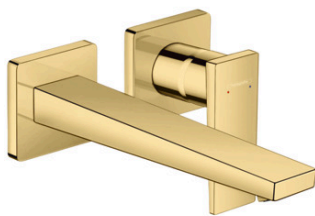

## Metropol

Single lever basin mixer for concealed installation wall-mounted with lever handle and spout  
22,5 cm

Finish: **Polished Gold Optic** Article Number: **32526990**

#### product features

- consists of: single lever basin mixer for concealed installation wall-mounted, waste set
- projection: 225 mm
- handle variant: lever handle
- spray type: normal spray
- maximum flow rate at 3 bar: 5 l/min
- ceramic cartridge
- temperature limitation adjustable
- suitable for continuous flow water heaters
- non-closing waste set
- material waste set: metal
- connection type: basic set
- connection dimension: DN15
- handle can be positioned on the right or left, depending on the basic set installation
- EU taxonomy: max. 6 l/min - Substantial Contribution (SC) possible

### Scale drawing

**Metropol**  
**Single lever basin mixer for concealed installation wall-mounted with lever handle and spout**  
**22,5 cm**  
 Finish: **Polished Gold Optic**    Article Number: **32526990**