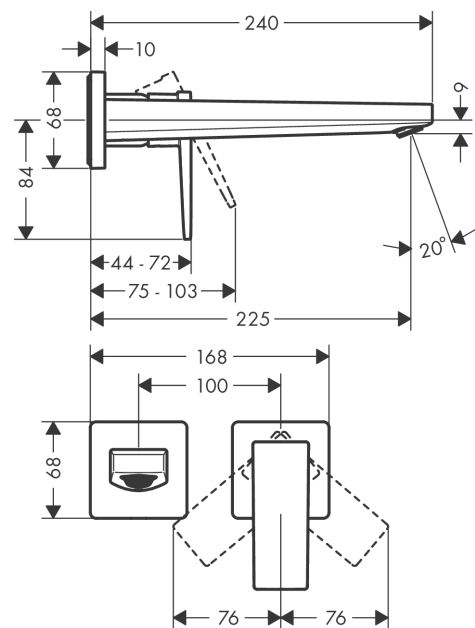

Metropol

Single lever basin mixer for concealed installation wall-mounted with lever handle and spout
22,5 cm

Finish: **Brushed Bronze** Article Number: **32526140**

Description

product features

- consists of: single lever basin mixer for concealed installation wall-mounted, waste set
- projection: 225 mm
- handle variant: lever handle
- spray type: normal spray
- maximum flow rate at 3 bar: 5 l/min
- ceramic cartridge
- temperature limitation adjustable
- suitable for continuous flow water heaters
- non-closing waste set
- material waste set: metal
- connection type: basic set
- connection dimension: DN15
- handle can be positioned on the right or left, depending on the basic set installation
- EU taxonomy: max. 6 l/min - Substantial Contribution (SC) possible

Technology

Design awards

Product image

Scale drawing

Metropol
Single lever basin mixer for concealed installation wall-mounted with lever handle and spout
22,5 cm
 Finish: **Brushed Bronze** Article Number: **32526140**