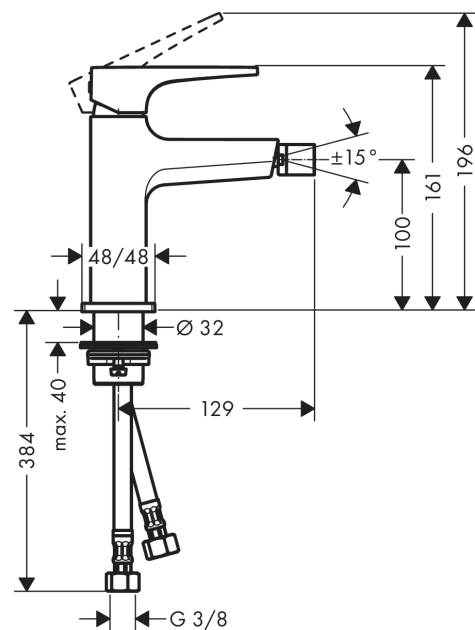

Metropol

Single lever bidet mixer with lever handle and push-open waste set

Finish: **Polished Gold Optic** Article Number: **32520990**

Description

product features

- consists of: single lever bidet mixer, waste set
- projection: 129 mm
- spout height: 100 mm
- ball-pivot joint
- spray type: laminar spray
- maximum flow rate at 3 bar: 7,5 l/min
- ceramic cartridge
- temperature limitation adjustable
- suitable for continuous flow water heaters
- material waste set: metal
- connection type: G 3/8 hose connections
- connection dimension: DN15

Design awards

Product image

Scale drawing

Flowchart