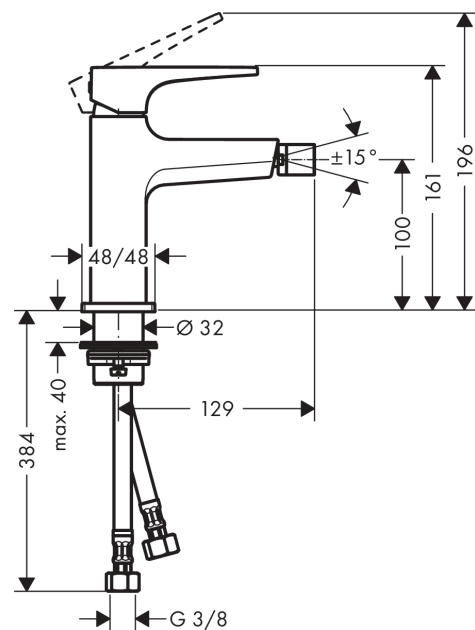

### Single lever bidet mixer with lever handle and push-open waste set

Finish: **Brushed Bronze** Article Number: **32520140**

##### product features

- consists of: single lever bidet mixer, waste set
- projection: 129 mm
- spout height: 100 mm
- ball-pivot joint
- spray type: laminar spray
- maximum flow rate at 3 bar: 7,5 l/min
- ceramic cartridge
- temperature limitation adjustable
- suitable for continuous flow water heaters
- material waste set: metal
- connection type: G 3/8 hose connections
- connection dimension: DN15

#### Scale drawing