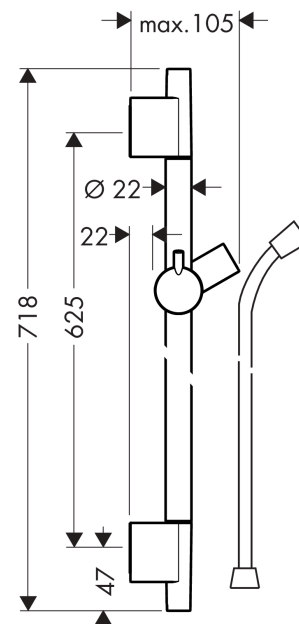

## Unica

Shower bar S Puro 65 cm with Isiflex shower hose 160 cm

Finish: **Brushed Black Chrome** Article Number: **28632340**

#### product features

- consists of: shower bar, shower hose, slider
- pivot connector prevents hose from tangling
- pipe length: 718 mm
- shower bar diameter: 22 mm
- profile pipe: round
- drilling distance: 625 mm
- shower hose length: 1600 mm
- metal hand shower holder
- hand shower holder with locking mechanism
- slider steplessly adjustable
- inclination angle adjustable via raster
- wall supports made of plastic

### Scale drawing

**Unica**  
**Shower bar S Puro 65 cm with Isiflex shower hose 160 cm**  
 Finish: **Brushed Black Chrome** Article Number: **28632340**

Installation examples