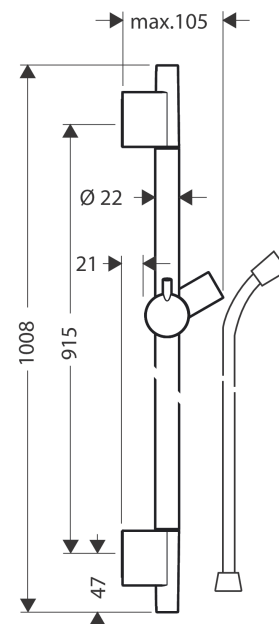

## Unica

Shower bar S Puro 90 cm with Isiflex shower hose 160 cm

Finish: **Brushed Bronze** Article Number: **28631140**

#### product features

- consists of: shower bar, shower hose, slider
- pivot connector prevents hose from tangling
- pipe length: 1008 mm
- shower bar diameter: 22 mm
- profile pipe: round
- drilling distance: 915 mm
- shower hose length: 1600 mm
- metal hand shower holder
- hand shower holder with locking mechanism
- slider steplessly adjustable
- inclination angle adjustable via raster
- wall supports made of plastic

### Scale drawing

**Unica**  
**Shower bar S Puro 90 cm with Isiflex shower hose 160 cm**  
 Finish: **Brushed Bronze** Article Number: **28631140**

Installation examples