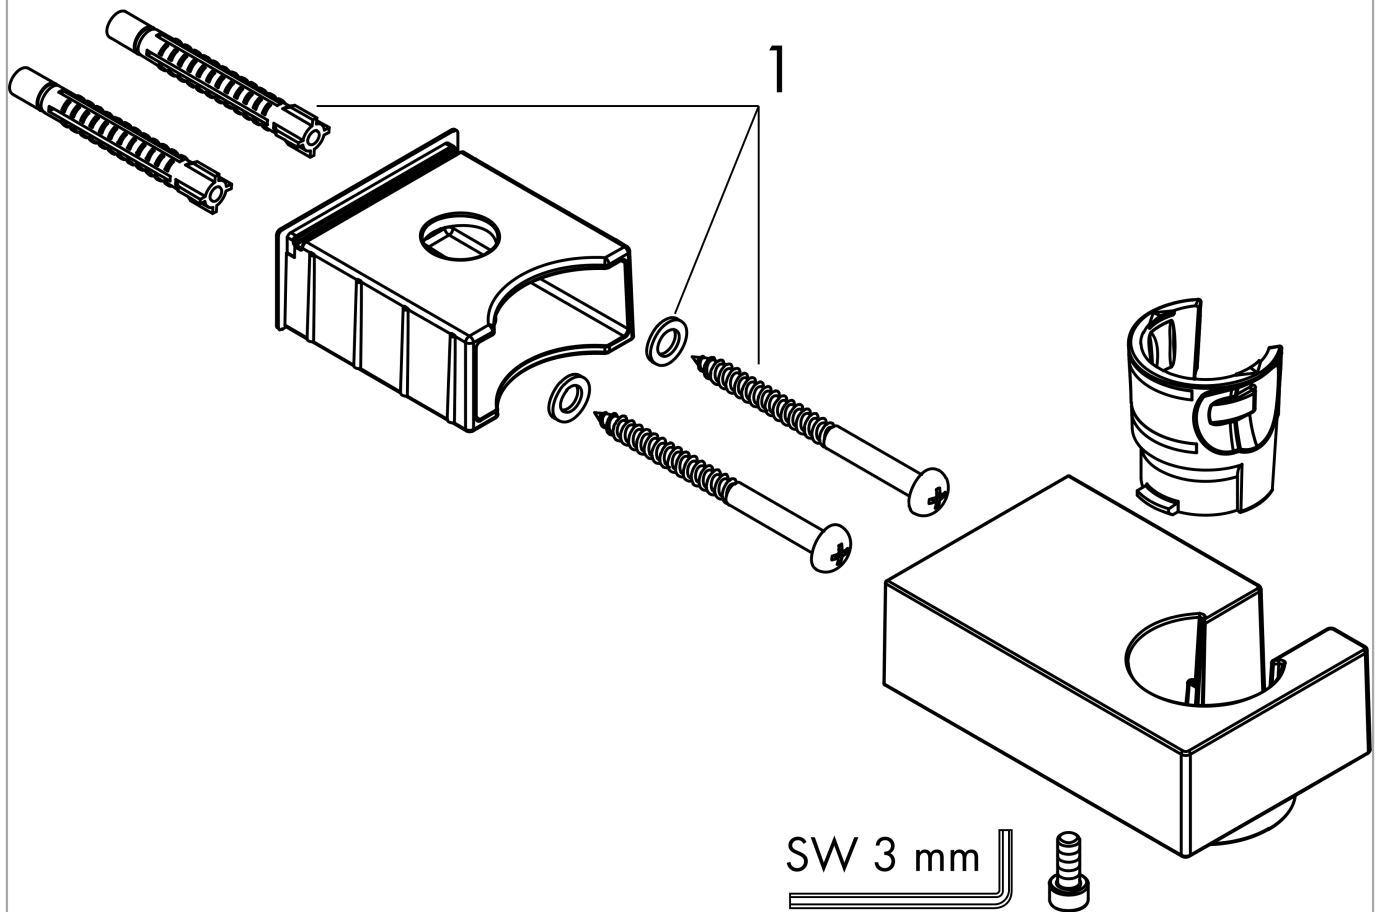

Shower holder Porter E

Finish: **Polished Gold Optic** Article Number: **28387990**

Description

product features

- fixed holding position
- for hose with conical nut
- material: metal
- receptacle: conical
- dimensions: 30 x 48 x 78 mm (HxWxD)
- diameter drill hole: 6 mm
- 2 drill holes

Design awards

reddot winner 2020

reddot winner 2021

Product image

Scale drawing

Shower holder Porter E

Finish: **Polished Gold Optic**

Article Number: **28387990**

Exploded Drawing

Year of production: >07/19

Shower holder Porter E
 Finish: **Polished Gold Optic** Article Number: **28387990**

Spare part list

Year of production: >07/19

Pos.	Description	Article Number	PC	PU
1	mounting set	40915000	4	1