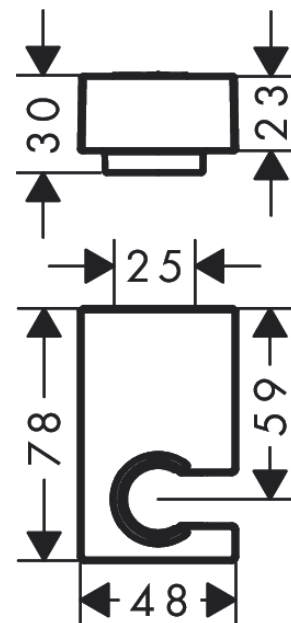

Shower holder Porter E

Finish: **Polished Gold Optic** Article Number: **28387990**

Description

product features

- fixed holding position
- for hose with conical nut
- material: metal
- receptacle: conical
- dimensions: 30 x 48 x 78 mm (HxWxD)
- diameter drill hole: 6 mm
- 2 drill holes

Design awards

reddot winner 2020

reddot winner 2021

Product image

Scale drawing

Shower holder Porter E

Finish: **Polished Gold Optic**

Article Number: **28387990**

Exploded Drawing

Year of production: >07/19

Shower holder Porter E
 Finish: **Polished Gold Optic** Article Number: **28387990**

Spare part list

Year of production: >07/19

Pos.	Description	Article Number	PC	PU
1	mounting set	40915000	4	1