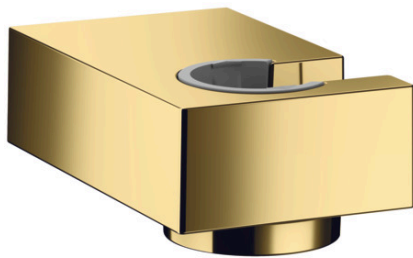

Shower holder Porter E

Finish: **Polished Gold Optic** Article Number: **28387990**

Description

product features

- fixed holding position
- for hose with conical nut
- material: metal
- receptacle: conical
- dimensions: 30 x 48 x 78 mm (HxWxD)
- diameter drill hole: 6 mm
- 2 drill holes

Design awards

reddot winner 2020

reddot winner 2021

Product image

Scale drawing

Shower holder Porter E

Finish: **Polished Gold Optic**

Article Number: **28387990**

Exploded Drawing

Year of production: >07/19

Shower holder Porter E
 Finish: **Polished Gold Optic** Article Number: **28387990**

Spare part list

Year of production: >07/19

Pos.	Description	Article Number	PC	PU
1	mounting set	40915000	4	1