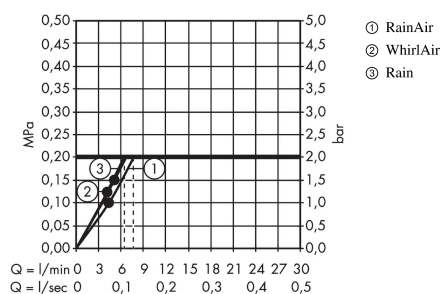

Flowchart

The consumption was measured in combination with the appropriate fittings (thermostat/mixer/ in-wall valve) to reflect actual application in practice.