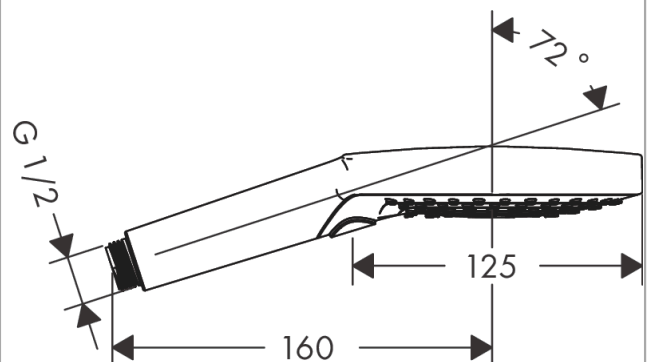

Scale drawing