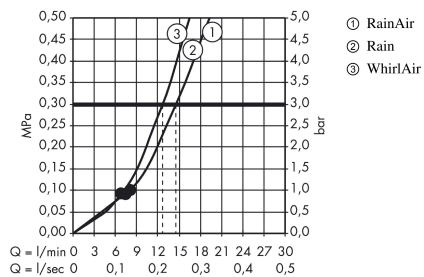

Raindance Select E Hand shower 120 3jet

Finish: **Polished Gold Optic** Article Number: **26520990**

Description

product features

- shower head size: 120 mm
- spray type: RainAir, Rain, Whirl
- convenient spray selection via Select button
- spray disc surface: easy cleanable plastic spray disc
- maximum flow rate at 3 bar: 14,4 l/min
- minimum flow pressure: 1 bar
- with internal water conduction
- rinseable screen seal
- connection thread: G 1/2
- suitable for continuous flow water heaters

Technology

Design awards

Product image

Scale drawing

Flowchart

The consumption was measured in combination with the appropriate fittings (thermostat/mixer/in-wall valve) to reflect actual application in practice.