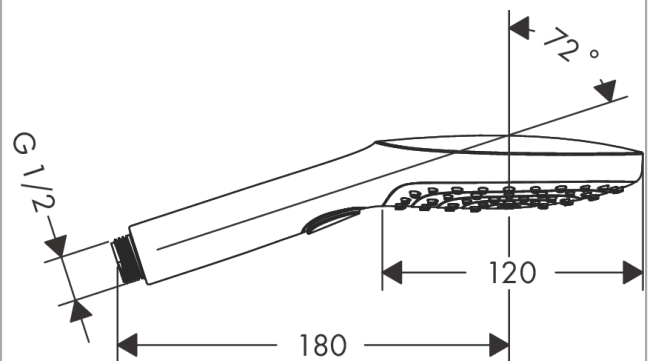

Raindance Select E Hand shower 120 3jet

Finish: **Polished Gold Optic** Article Number: **26520990**

Description

product features

- shower head size: 120 mm
- spray type: RainAir, Rain, Whirl
- convenient spray selection via Select button
- spray disc surface: easy cleanable plastic spray disc
- maximum flow rate at 3 bar: 14,4 l/min
- minimum flow pressure: 1 bar
- with internal water conduction
- rinseable screen seal
- connection thread: G 1/2
- suitable for continuous flow water heaters

Technology

Design awards

Product image

Scale drawing

Flowchart

The consumption was measured in combination with the appropriate fittings (thermostat/mixer/in-wall valve) to reflect actual application in practice.