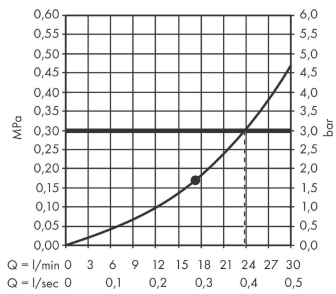

Rainfinity

Overhead shower 360 1jet

Finish: **Polished Gold Optic**

Article Number: **26231990**

Description

product features

- shower head size: 360 mm
- spray type: PowderRain
- flow rate PowderRain spray at 3 bar: 20,3 l/min
- function from: 17,3 l/min
- maximum flow rate at 3 bar: 20,3 l/min
- minimum flow pressure: 2 bar
- ball-joint: overhead shower angle (2 x 5°) adjustable
- frame: metal
- material spray disc: aluminium
- spray disc surface: graphite
- overhead shower removable for cleaning
- installation: ceiling or wall
- connection thread: G 1/2
- connection dimension: DN15
- not suitable for continuous flow water heaters

Technology

Design awards

reddot award 2019
best of the best

Product image

Scale drawing

Rainfinity

Overhead shower 360 1jet

Finish: **Polished Gold Optic**

Article Number: **26231990**

Flowchart

The consumption was measured in combination with the appropriate fittings (thermostat/mixer/in-wall valve) to reflect actual application in practice.