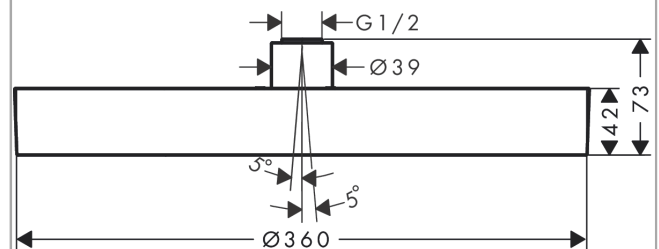

Rainfinity

Overhead shower 360 1jet

Finish: **Polished Gold Optic**

Article Number: **26231990**

Description

product features

- shower head size: 360 mm
- spray type: PowderRain
- flow rate PowderRain spray at 3 bar: 20,3 l/min
- function from: 17,3 l/min
- maximum flow rate at 3 bar: 20,3 l/min
- minimum flow pressure: 2 bar
- ball-joint: overhead shower angle (2 x 5°) adjustable
- frame: metal
- material spray disc: aluminium
- spray disc surface: graphite
- overhead shower removable for cleaning
- installation: ceiling or wall
- connection thread: G 1/2
- connection dimension: DN15
- not suitable for continuous flow water heaters

Technology

Design awards

reddot award 2019
best of the best

Product image

Scale drawing

Rainfinity

Overhead shower 360 1jet

Finish: **Polished Gold Optic**

Article Number: **26231990**

Flowchart

The consumption was measured in combination with the appropriate fittings (thermostat/mixer/in-wall valve) to reflect actual application in practice.