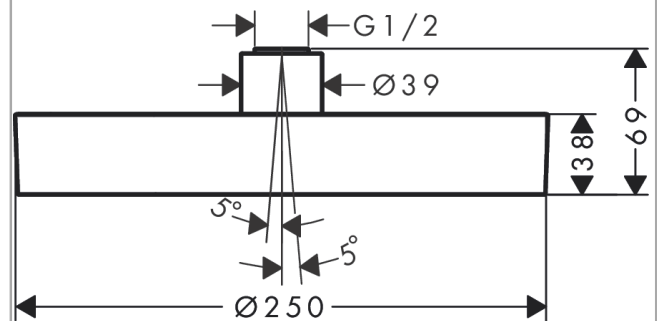

Rainfinity

Overhead shower 250 1jet EcoSmart

Finish: **Polished Gold Optic** Article Number: **26229990**

Description

product features

- shower head size: 250 mm
- spray type: PowderRain
- flow rate PowderRain spray at 3 bar: 9 l/min
- function from: 7,4 l/min
- maximum flow rate at 3 bar: 9 l/min
- minimum flow pressure: 1,1 bar
- ball-joint: overhead shower angle (2 x 5°) adjustable
- frame: metal
- material spray disc: aluminium
- spray disc surface: graphite
- overhead shower removable for cleaning
- installation: ceiling or wall, Tool-free assembly and disassembly
- connection thread: G ½
- connection dimension: DN15
- not suitable for continuous flow water heaters

Technology

Design awards

reddot award 2019
best of the best

Product image

Scale drawing

Rainfinity

Overhead shower 250 1jet EcoSmart

Finish: **Polished Gold Optic** Article Number: **26229990**

Flowchart

The consumption was measured in combination with the appropriate fittings (thermostat/mixer/in-wall valve) to reflect actual application in practice.