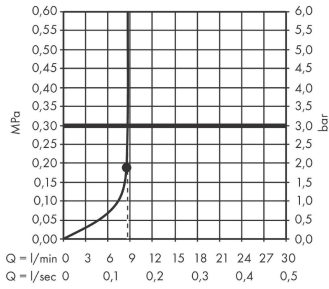

Rainfinity

Overhead shower 250 1jet EcoSmart

Finish: **Polished Gold Optic** Article Number: **26229990**

Description

product features

- shower head size: 250 mm
- spray type: PowderRain
- flow rate PowderRain spray at 3 bar: 9 l/min
- function from: 7,4 l/min
- maximum flow rate at 3 bar: 9 l/min
- minimum flow pressure: 1,1 bar
- ball-joint: overhead shower angle (2 x 5°) adjustable
- frame: metal
- material spray disc: aluminium
- spray disc surface: graphite
- overhead shower removable for cleaning
- installation: ceiling or wall, Tool-free assembly and disassembly
- connection thread: G ½
- connection dimension: DN15
- not suitable for continuous flow water heaters

Technology

Design awards

reddot award 2019
best of the best

Product image

Scale drawing

Rainfinity

Overhead shower 250 1jet EcoSmart

Finish: **Polished Gold Optic** Article Number: **26229990**

Flowchart

The consumption was measured in combination with the appropriate fittings (thermostat/mixer/in-wall valve) to reflect actual application in practice.