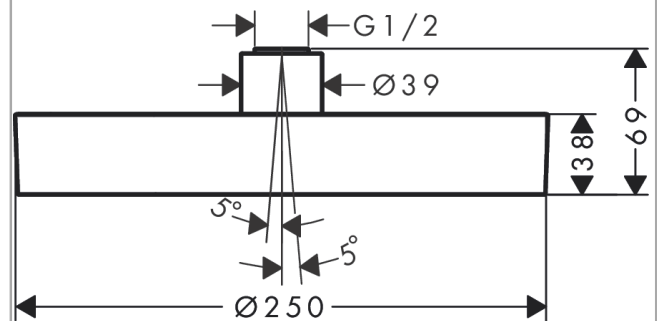

Rainfinity

Overhead shower 250 1jet EcoSmart

Finish: **Brushed Bronze** Article Number: **26229140**

Description

product features

- shower head size: 250 mm
- spray type: PowderRain
- flow rate PowderRain spray at 3 bar: 9 l/min
- function from: 7,4 l/min
- maximum flow rate at 3 bar: 9 l/min
- minimum flow pressure: 1,1 bar
- ball-joint: overhead shower angle (2 x 5°) adjustable
- frame: metal
- material spray disc: aluminium
- spray disc surface: graphite
- overhead shower removable for cleaning
- installation: ceiling or wall, Tool-free assembly and disassembly
- connection thread: G ½
- connection dimension: DN15
- not suitable for continuous flow water heaters

Technology

Design awards

reddot award 2019
best of the best

Product image

Scale drawing

Rainfinity

Overhead shower 250 1jet EcoSmart

Finish: **Brushed Bronze** Article Number: **26229140**

Flowchart

The consumption was measured in combination with the appropriate fittings (thermostat/mixer/in-wall valve) to reflect actual application in practice.