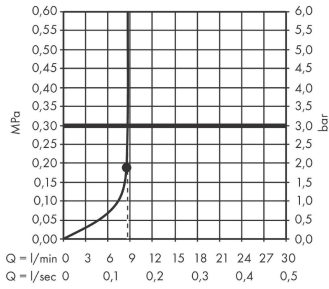

Rainfinity

Overhead shower 250 1jet EcoSmart

Finish: **Brushed Bronze** Article Number: **26229140**

Description

product features

- shower head size: 250 mm
- spray type: PowderRain
- flow rate PowderRain spray at 3 bar: 9 l/min
- function from: 7,4 l/min
- maximum flow rate at 3 bar: 9 l/min
- minimum flow pressure: 1,1 bar
- ball-joint: overhead shower angle (2 x 5°) adjustable
- frame: metal
- material spray disc: aluminium
- spray disc surface: graphite
- overhead shower removable for cleaning
- installation: ceiling or wall, Tool-free assembly and disassembly
- connection thread: G ½
- connection dimension: DN15
- not suitable for continuous flow water heaters

Technology

Design awards

reddot award 2019
best of the best

Product image

Scale drawing

Rainfinity

Overhead shower 250 1jet EcoSmart

Finish: **Brushed Bronze** Article Number: **26229140**

Flowchart

The consumption was measured in combination with the appropriate fittings (thermostat/mixer/in-wall valve) to reflect actual application in practice.