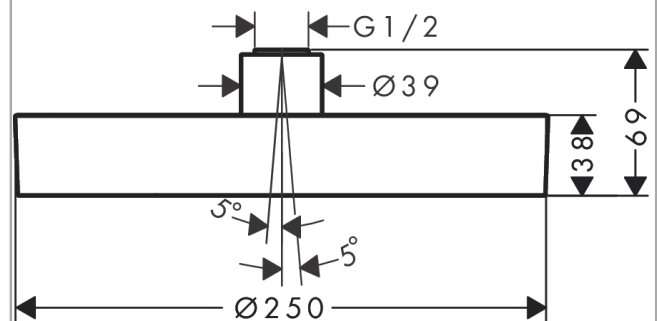

Rainfinity

Overhead shower 250 1jet

Finish: **Polished Gold Optic**

Article Number: **26228990**

Description

product features

- shower head size: 250 mm
- spray type: PowderRain
- flow rate PowderRain spray at 3 bar: 16 l/min
- function from: 7,9 l/min
- maximum flow rate at 3 bar: 16 l/min
- minimum flow pressure: 1 bar
- ball-joint: overhead shower angle (2 x 5°) adjustable
- frame: metal
- material spray disc: aluminium
- spray disc surface: graphite
- overhead shower removable for cleaning
- installation: ceiling or wall
- connection thread: G 1/2
- connection dimension: DN15
- suitable for continuous flow water heaters

Technology

Design awards

reddot award 2019
best of the best

Product image

Scale drawing