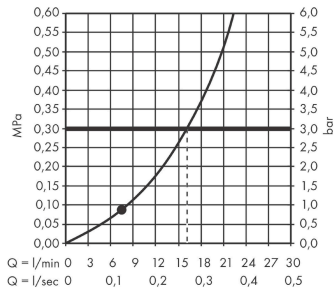

Rainfinity

Overhead shower 250 1jet

Finish: **Polished Gold Optic**

Article Number: **26228990**

Description

product features

- shower head size: 250 mm
- spray type: PowderRain
- flow rate PowderRain spray at 3 bar: 16 l/min
- function from: 7,9 l/min
- maximum flow rate at 3 bar: 16 l/min
- minimum flow pressure: 1 bar
- ball-joint: overhead shower angle (2 x 5°) adjustable
- frame: metal
- material spray disc: aluminium
- spray disc surface: graphite
- overhead shower removable for cleaning
- installation: ceiling or wall
- connection thread: G 1/2
- connection dimension: DN15
- suitable for continuous flow water heaters

Technology

Design awards

reddot award 2019
best of the best

Product image

Scale drawing

Rainfinity

Overhead shower 250 1jet

Finish: **Polished Gold Optic**

Article Number: **26228990**

Flowchart

The consumption was measured in combination with the appropriate fittings (thermostat/mixer/in-wall valve) to reflect actual application in practice.