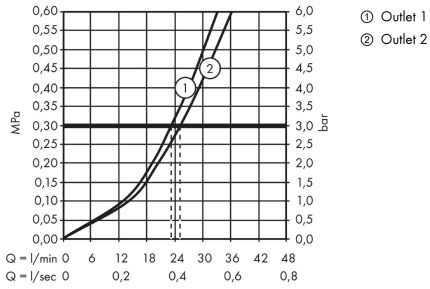

ShowerSelect

Thermostat for concealed installation for 2 functions

Finish: **Polished Gold Optic** Article Number: **15763990**

Description

product features

- 2 functions
- simultaneous use of several outlets
- Select push-button on/off control for 2 outlets
- thermostat cartridge, Start/stop valve to operate the functions
- flow rate upper outlet: 25 l/min
- flow rate lower outlet: 23 l/min
- flow rate by simultaneous use of all outlets: 29,7 l/min
- maximum flow rate at 3 bar: 29,7 l/min
- min. operating pressure: 1 bar
- max. operating pressure: 10 bar
- Safety stop at 40 °C
- temperature limitation adjustable
- connection type: basic set
- thermostat is delivered with buttons hand shower and Rain large

Technology

Design awards

reddot winner 2020 reddot winner 2021

Product image

Scale drawing

ShowerSelect

Thermostat for concealed installation for 2 functions

Finish: **Polished Gold Optic** Article Number: **15763990**

Flowchart

The consumption was measured in combination with the appropriate fittings (thermostat/mixer/in-wall valve) to reflect actual application in practice.