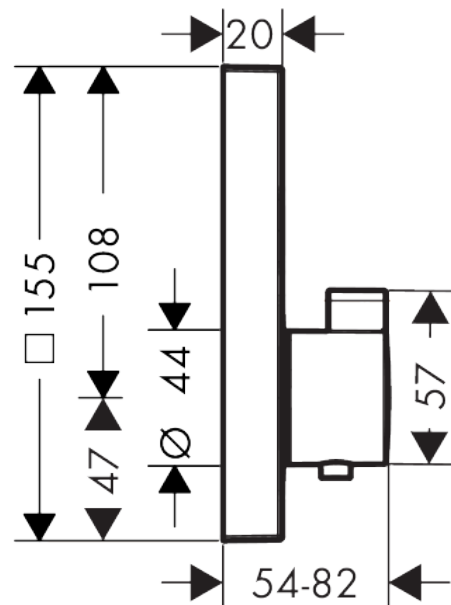

ShowerSelect

Thermostat for concealed installation for 2 functions

Finish: **Polished Gold Optic** Article Number: **15763990**

Description

product features

- 2 functions
- simultaneous use of several outlets
- Select push-button on/off control for 2 outlets
- thermostat cartridge, Start/stop valve to operate the functions
- flow rate upper outlet: 25 l/min
- flow rate lower outlet: 23 l/min
- flow rate by simultaneous use of all outlets: 29,7 l/min
- maximum flow rate at 3 bar: 29,7 l/min
- min. operating pressure: 1 bar
- max. operating pressure: 10 bar
- Safety stop at 40 °C
- temperature limitation adjustable
- connection type: basic set
- thermostat is delivered with buttons hand shower and Rain large

Technology

Design awards

reddot winner 2020 reddot winner 2021

Product image

Scale drawing

ShowerSelect

Thermostat for concealed installation for 2 functions

Finish: **Polished Gold Optic** Article Number: **15763990**

Flowchart

The consumption was measured in combination with the appropriate fittings (thermostat/mixer/in-wall valve) to reflect actual application in practice.