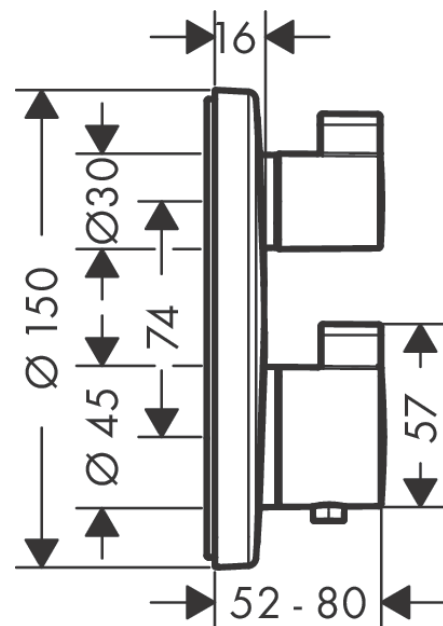

Ecostat S

Thermostat for concealed installation for 2 functions

Finish: **Polished Gold Optic** Article Number: **15758990**

Description

product features

- 2 functions
- volume control and diverter for 2 functions
- flow rate upper outlet: 28 l/min
- flow rate lower outlet: 25 l/min
- maximum flow rate at 3 bar: 29 l/min
- min. operating pressure: 1 bar
- max. operating pressure: 10 bar

Technology

Design awards

Product image

Scale drawing

Flowchart