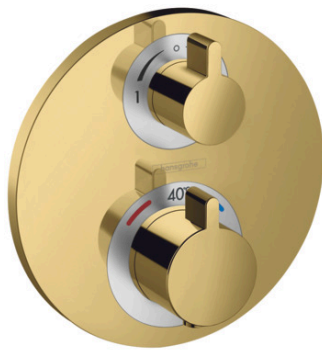

Ecostat S

Thermostat for concealed installation for 2 functions

Finish: **Polished Gold Optic** Article Number: **15758990**

Description

product features

- 2 functions
- volume control and diverter for 2 functions
- flow rate upper outlet: 28 l/min
- flow rate lower outlet: 25 l/min
- maximum flow rate at 3 bar: 29 l/min
- min. operating pressure: 1 bar
- max. operating pressure: 10 bar

Technology

Design awards

Product image

Scale drawing

Flowchart