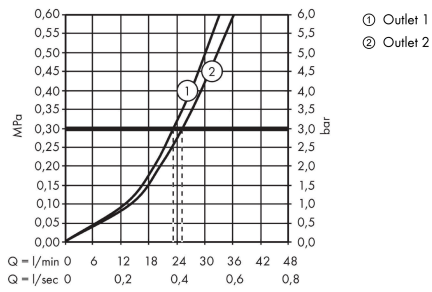

ShowerSelect S

Thermostat for concealed installation for 2 functions

Finish: Polished Gold Optic Article Number: 15743990

Description

product features

- 2 functions
- simultaneous use of several outlets
- Select push-button on/off control for 2 outlets
- thermostat cartridge, Start/stop valve to operate the functions
- flow rate upper outlet: 25 l/min
- flow rate lower outlet: 23 l/min
- flow rate by simultaneous use of all outlets: 29,7 l/min
- maximum flow rate at 3 bar: 29,7 l/min
- min. operating pressure: 1 bar
- max. operating pressure: 10 bar
- Safety stop at 40 °C
- temperature limitation adjustable
- connection type: basic set
- thermostat is delivered with buttons hand shower and Rain large

Technology

Design awards

Product image

Scale drawing

ShowerSelect S

Thermostat for concealed installation for 2 functions

Finish: **Polished Gold Optic** Article Number: **15743990**

Flowchart

The consumption was measured in combination with the appropriate fittings (thermostat/mixer/in-wall valve) to reflect actual application in practice.