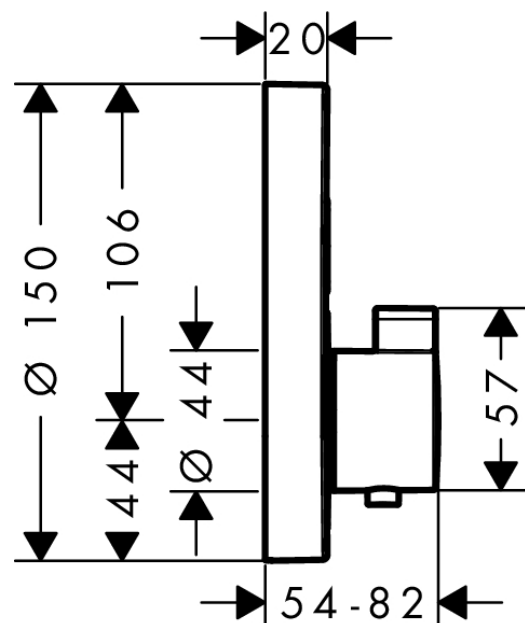

ShowerSelect S

Thermostat for concealed installation for 2 functions

Finish: Polished Gold Optic Article Number: 15743990

Description

product features

- 2 functions
- simultaneous use of several outlets
- Select push-button on/off control for 2 outlets
- thermostat cartridge, Start/stop valve to operate the functions
- flow rate upper outlet: 25 l/min
- flow rate lower outlet: 23 l/min
- flow rate by simultaneous use of all outlets: 29,7 l/min
- maximum flow rate at 3 bar: 29,7 l/min
- min. operating pressure: 1 bar
- max. operating pressure: 10 bar
- Safety stop at 40 °C
- temperature limitation adjustable
- connection type: basic set
- thermostat is delivered with buttons hand shower and Rain large

Technology

Design awards

Product image

Scale drawing

ShowerSelect S

Thermostat for concealed installation for 2 functions

Finish: **Polished Gold Optic** Article Number: **15743990**

Flowchart

The consumption was measured in combination with the appropriate fittings (thermostat/mixer/in-wall valve) to reflect actual application in practice.