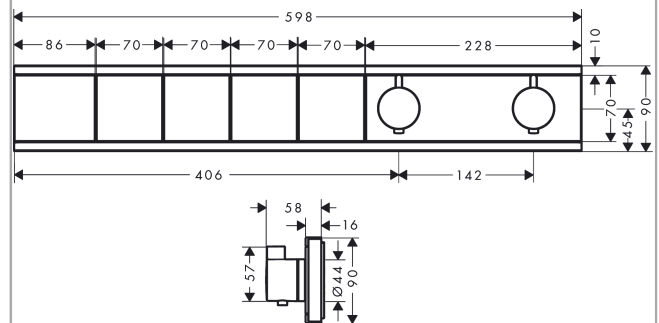

RainSelect

Thermostat for concealed installation for 4 functions

Finish: **Brushed Bronze** Article Number: **15382140**

Description

product features

- 4 functions
- simultaneous use of several outlets
- Select push-button on/off control for 4 functions
- depending on volume flow and installation situation approx. 50% flow rate reduction and integrated shut off function
- thermostat cartridge, Start/stop valve to operate the functions
- flow rate per outlet: 26 l/min
- flow rate by simultaneous use of all outlets: 38 l/min
- maximum flow rate at 3 bar: 38 l/min
- min. operating pressure: 1 bar
- max. operating pressure: 10 bar
- Safety stop at 40 °C
- temperature limitation adjustable
- non-return valve
- connection type: basic set
- Thermostat is delivered with buttons handshower, PowderRain, Waterfall, Rain large

Technology

Design awards

Product image

Scale drawing