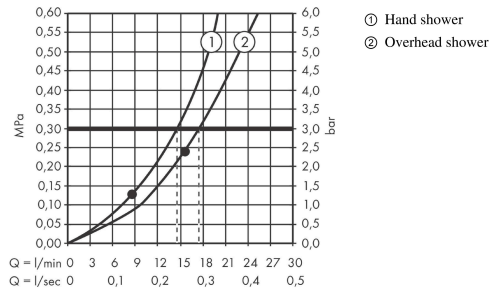

RainSelect

Thermostat for concealed installation for 2 functions

Finish: **Polished Gold Optic** Article Number: **15380990**

Description

product features

- 2 functions
- simultaneous use of several outlets
- Select push-button on/off control for 2 outlets
- depending on volume flow and installation situation approx. 50% flow rate reduction and integrated shut off function
- thermostat cartridge, Start/stop valve to operate the functions
- flow rate per outlet: 26 l/min
- flow rate by simultaneous use of all outlets: 38 l/min
- maximum flow rate at 3 bar: 38 l/min
- min. operating pressure: 1 bar
- max. operating pressure: 10 bar
- Safety stop at 40 °C
- temperature limitation adjustable
- non-return valve
- connection type: basic set
- Thermostat is delivered with buttons handshower and PowderRain

Technology

Design awards

Product image

Scale drawing

RainSelect

Thermostat for concealed installation for 2 functions

Finish: **Polished Gold Optic** Article Number: **15380990**

Flowchart