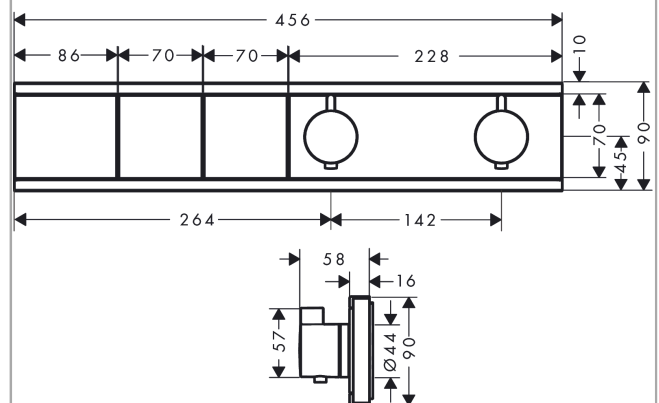

RainSelect

Thermostat for concealed installation for 2 functions

Finish: **Polished Gold Optic** Article Number: **15380990**

Description

product features

- 2 functions
- simultaneous use of several outlets
- Select push-button on/off control for 2 outlets
- depending on volume flow and installation situation approx. 50% flow rate reduction and integrated shut off function
- thermostat cartridge, Start/stop valve to operate the functions
- flow rate per outlet: 26 l/min
- flow rate by simultaneous use of all outlets: 38 l/min
- maximum flow rate at 3 bar: 38 l/min
- min. operating pressure: 1 bar
- max. operating pressure: 10 bar
- Safety stop at 40 °C
- temperature limitation adjustable
- non-return valve
- connection type: basic set
- Thermostat is delivered with buttons handshower and PowderRain

Technology

Design awards

Product image

Scale drawing

RainSelect

Thermostat for concealed installation for 2 functions

Finish: **Polished Gold Optic** Article Number: **15380990**

Flowchart