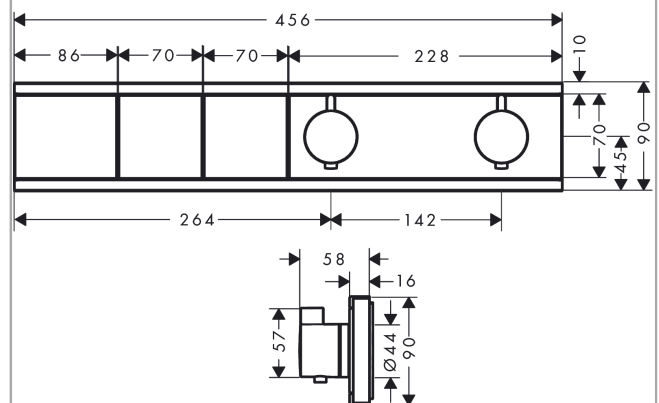

RainSelect

Thermostat for concealed installation for 2 functions

Finish: **Brushed Bronze** Article Number: **15380140**

Description

product features

- 2 functions
- simultaneous use of several outlets
- Select push-button on/off control for 2 outlets
- depending on volume flow and installation situation approx. 50% flow rate reduction and integrated shut off function
- thermostat cartridge, Start/stop valve to operate the functions
- flow rate per outlet: 26 l/min
- flow rate by simultaneous use of all outlets: 38 l/min
- maximum flow rate at 3 bar: 38 l/min
- min. operating pressure: 1 bar
- max. operating pressure: 10 bar
- Safety stop at 40 °C
- temperature limitation adjustable
- non-return valve
- connection type: basic set
- Thermostat is delivered with buttons handshower and PowderRain

Technology

Design awards

Product image

Scale drawing