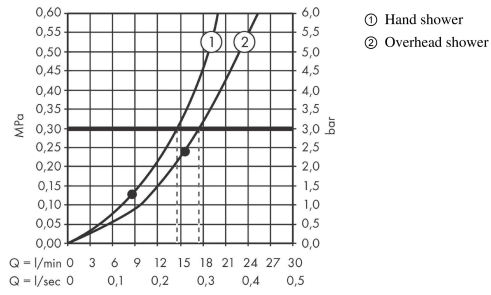

#### Scale drawing

**RainSelect**

**Thermostat for concealed installation for 2 functions**

Finish: **Brushed Bronze** Article Number: **15380140**

**Flowchart**

**RainSelect**  
**Thermostat for concealed installation for 2 functions**  
 Finish: **Brushed Bronze** Article Number: **15380140**