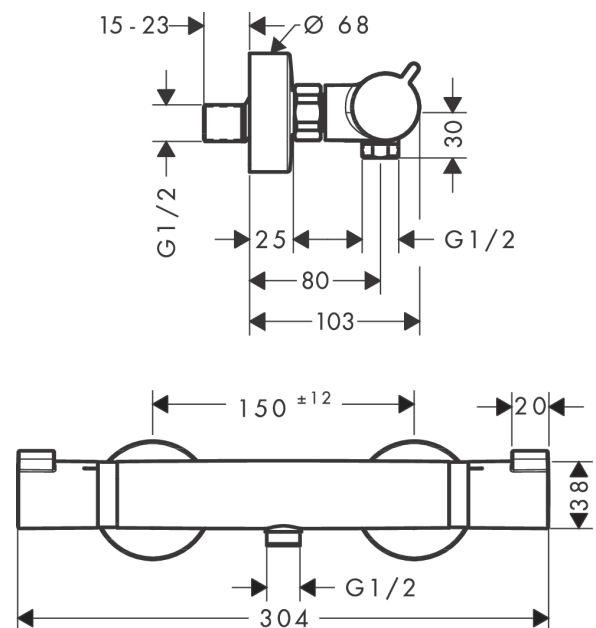

Ecostat Comfort

Shower thermostat for exposed installation

Finish: **Polished Gold Optic** Article Number: **13116990**

Description

product features

- 1 function
- EcoStop button limits the water consumption to 10 l/min
- thermostat cartridge, ceramic valve 180°
- maximum flow rate at 3 bar: 17 l/min
- min. operating pressure: 1 bar
- max. operating pressure: 10 bar
- Safety stop at 40 °C
- temperature limitation adjustable
- non-return valve
- with silencer
- suitable for continuous flow water heaters
- material handles: metal
- centre distance: 150 ± 12 mm
- connection dimension: DN15
- connection type: S-connections, G 1/2
- dirt filter included

Technology

Design awards

Product image

Scale drawing

Ecostat Comfort

Shower thermostat for exposed installation

Finish: **Polished Gold Optic** Article Number: **13116990**

Flowchart