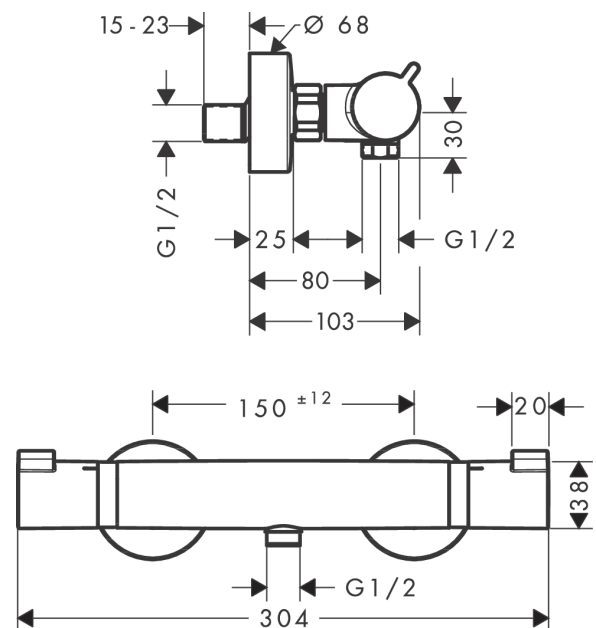

Ecostat Comfort

Shower thermostat for exposed installation

Finish: **Brushed Bronze** Article Number: **13116140**

Description

product features

- 1 function
- EcoStop button limits the water consumption to 10 l/min
- thermostat cartridge, ceramic valve 180°
- maximum flow rate at 3 bar: 17 l/min
- min. operating pressure: 1 bar
- max. operating pressure: 10 bar
- Safety stop at 40 °C
- temperature limitation adjustable
- non-return valve
- with silencer
- suitable for continous flow water heaters
- material handles: metal
- centre distance: 150 ± 12 mm
- connection dimension: DN15
- connection type: S-connections, G 1/2
- dirt filter included

Technology

Design awards

Product image

Scale drawing

Ecostat Comfort
Shower thermostat for exposed installation
 Finish: **Brushed Bronze** Article Number: **13116140**

Flowchart