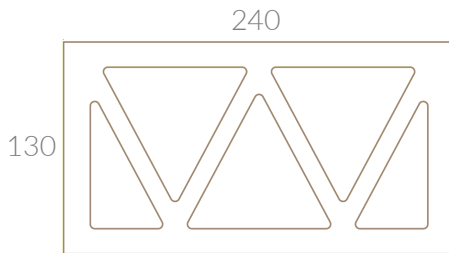

Klay

Screen Block Wilburt

SPECIFICATIONS

PRODUCT ID	SBR240W
COVERAGE	28.5/m ² (10mm mortar joint)
DESCRIPTION	Rectangular Series, Wilburt
MASS	3.6 Kg
SIZE	240 mm (length) 100 mm (width) 130 mm (height)
COLOURS	 Chai Espresso Latte