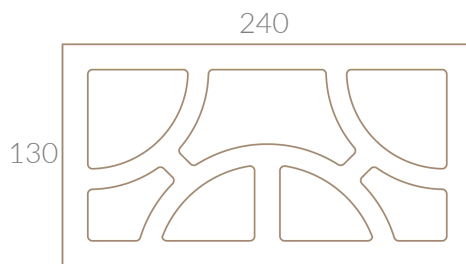

Klay

Screen Block Ventana

SPECIFICATIONS

PRODUCT ID	SBR240VEN
COVERAGE	28.5/m ² (10mm mortar joint)
DESCRIPTION	Rectangular Series, Ventana
MASS	3.5 Kg
SIZE	240 mm (length) 100 mm (width) 130 mm (height)
FINISH	Smooth
COLOURS	 Chai Espresso Latte