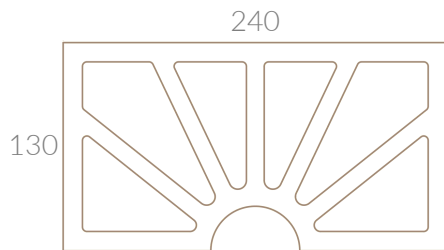

### SPECIFICATIONS

PRODUCT ID	SBR240SUN
COVERAGE	28.5/m <sup>2</sup> (10mm mortar joint)
DESCRIPTION	Rectangular series, Sunrise
MASS	3.6 Kg
SIZE	240 mm (length) 100 mm (width) 130 mm (height)
COLOURS	<span style="display: inline-block; width: 15px; height: 15px; background-color: #C85130; margin-right: 5px;"></span> Chai <span style="display: inline-block; width: 15px; height: 15px; background-color: #333333; margin-right: 5px; margin-left: 20px;"></span> Espresso <span style="display: inline-block; width: 15px; height: 15px; background-color: #A9A9A9; margin-left: 20px;"></span> Latte

Allow 1.5% size variation