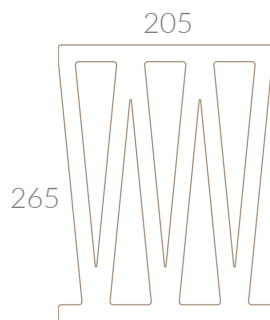

Klay

Screen Block Lattice

SPECIFICATIONS

PRODUCT ID	SBI265LAT
COVERAGE	17.5/m ² (10mm mortar joint) No lateral mortar joint required
DESCRIPTION	Intricate Series, Lattice
MASS	6.2 Kg
SIZE	205 mm (length) 100 mm (width) 265 mm (height)
COLOURS	 Chai Espresso Latte