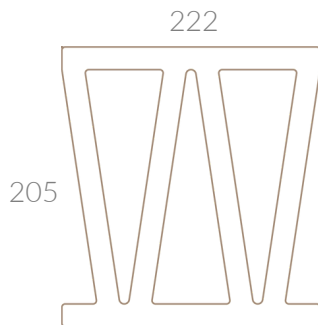

Klay

Screen Block Celosia

SPECIFICATIONS

PRODUCT ID	SBI200CEL
COVERAGE	21/m ² (10mm mortar joint) No lateral mortar joint required
DESCRIPTION	Intricate series, Celosia
MASS	4.45 Kg
SIZE	205 mm (length) 100 mm (width) 222 mm (height)
COLOURS	■ Chai ■ Espresso ■ Latte