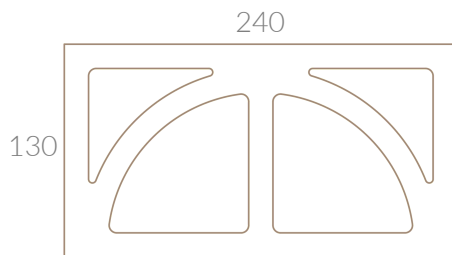

Klay

SPECIFICATIONS

PRODUCT ID	SBR240ARCH
COVERAGE	28.5/m ² (10mm mortar joint)
DESCRIPTION	Rectangular Series, Arch
MASS	3.35 Kg
SIZE	240 mm (length) 100 mm (width) 130 mm (height)

COLOURS Chai Espresso Latte