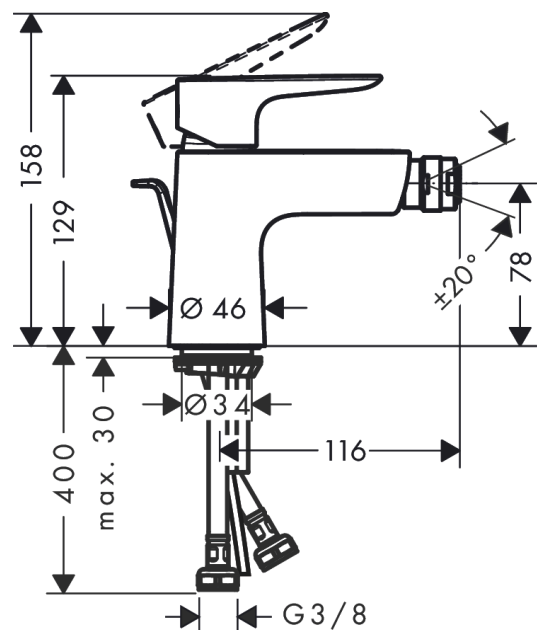

Talis E

Single lever bidet mixer with pop-up waste set

Finish: **Brushed Black Chrome** Article Number: **71720340**

Description

product features

- consists of: single lever bidet mixer, waste set
- projection: 116 mm
- spout height: 78 mm
- aerator with ball pivot
- spray type: normal spray
- maximum flow rate at 3 bar: 5 l/min
- ceramic cartridge
- temperature limitation adjustable
- suitable for continuous flow water heaters
- material waste set: metal
- connection type: G 3/8 hose connections
- connection dimension: DN15
- EU taxonomy: max. 6 l/min - Substantial Contribution (SC) possible

Technology

Design awards

Product image

Scale drawing

Talis E
Single lever bidet mixer with pop-up waste set
 Finish: **Brushed Black Chrome** Article Number: **71720340**

Flowchart