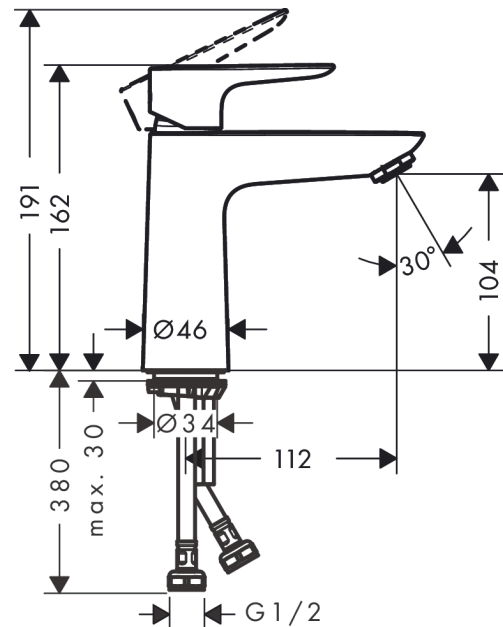

**Talis E**  
**Single lever basin mixer 110 without waste set**  
 Finish: **Matt Black** Article Number: **71712673**

### product features

- ComfortZone: 110
- projection: 108 mm
- spout height: 104 mm
- handle variant: lever handle
- maximum flow rate at 3 bar: 5 l/min
- ceramic cartridge
- temperature limitation adjustable
- suitable for continuous flow water heaters
- connection type: G 1/2 connections
- connection dimension: DN15

## Scale drawing