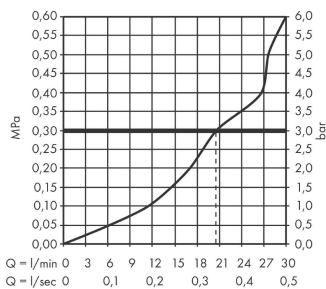

Metropol Bath spout

Finish: **Matt Black** Article Number: **32543670**

Description

product features

- 1 function
- projection: 185 mm
- wall-mounted
- maximum flow rate at 3 bar: 21 l/min
- connection dimension: DN20
- spray type: RainFlow

Technology

Design awards

Product image

Scale drawing

Flowchart

The consumption was measured in combination with the appropriate fittings (thermostat/mixer/in-wall valve) to reflect actual application in practice.