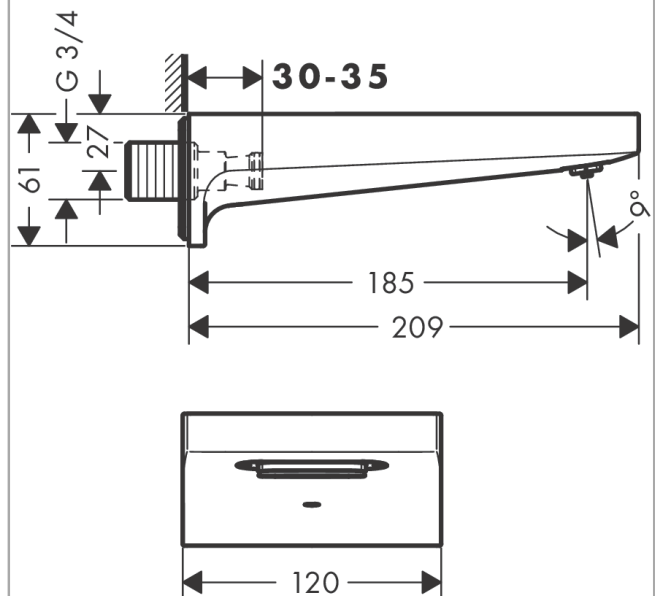

Metropol Bath spout

Finish: **Matt Black** Article Number: **32543670**

Description

product features

- 1 function
- projection: 185 mm
- wall-mounted
- maximum flow rate at 3 bar: 21 l/min
- connection dimension: DN20
- spray type: RainFlow

Technology

Design awards

Product image

Scale drawing

Flowchart

The consumption was measured in combination with the appropriate fittings (thermostat/mixer/in-wall valve) to reflect actual application in practice.