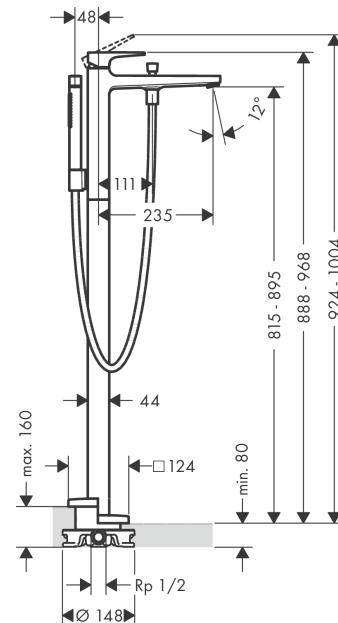

Metropol
Single lever bath mixer floor-standing with lever handle
 Finish: **Matt Black** Article Number: **32532670**

Description

product features

- consists of: single lever bath mixer floor standing, baton hand shower, shower hose, shower holder
- 2 functions
- projection: 235 mm
- spray type mixer: normal spray
- spray type hand shower: Rain, MonoRain
- maximum flow rate at 3 bar: 20 l/min
- flow rate for bath spout at 3 bar: 20 l/min
- ceramic cartridge
- temperature limitation adjustable
- diverter with automatic resetting
- non-return valve
- connection type: basic set
- deck mounted
- min. operating pressure: 1 bar
- max. operating pressure: 10 bar

Technology

Design awards

Product image

Scale drawing

Metropol
Single lever bath mixer floor-standing with lever handle
 Finish: **Matt Black** Article Number: **32532670**

Flowchart